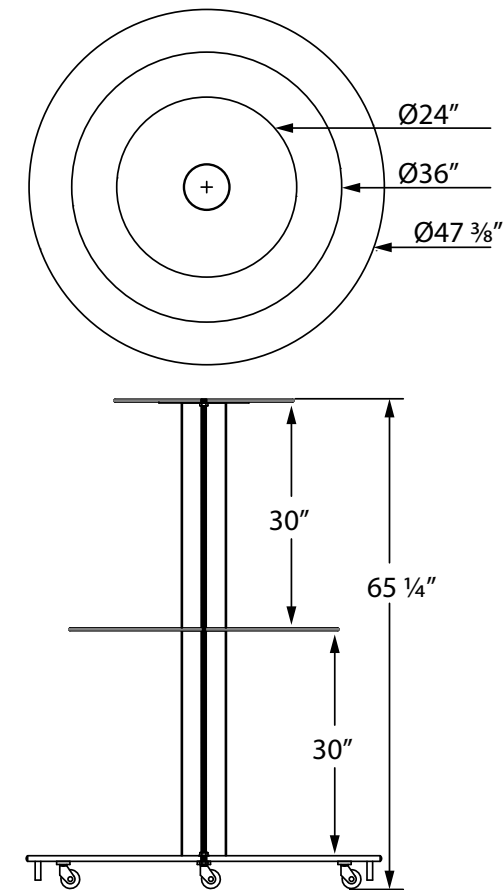

# Floraline 3 Tier Shelf Display

A Roll Around shelf display.

### Features:

- Round Tiered Shelving of 3/8" Tempered Glass.
- Water and drip resistant base platform.
- Boston Bumper™ edge protection for long lasting great looks.
- Heavy duty, easy rolling casters, move it where you need it.
- Your choice of laminate and trim packages to match any color palette.
- Available in optional sizes.