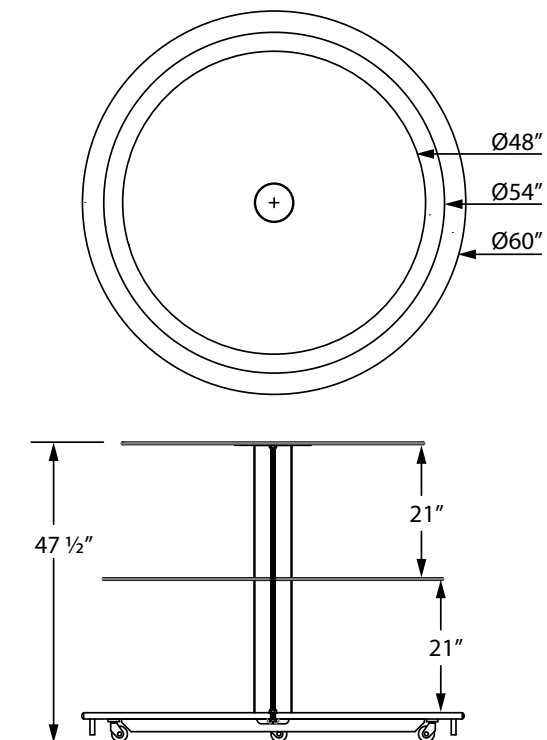

# Floraline 3 Tier Shelf Display

A Roll Around shelf display.

### Features:

- Round Tiered Shelving of 3/8" Tempered Glass.
- Water and drip resistant base platform.
- Boston Bumper™ edge protection for long lasting great looks.
- Heavy duty, easy rolling casters, move it where you need it.
- Your choice of laminate and trim packages to match any color palette.
- Available in optional sizes.