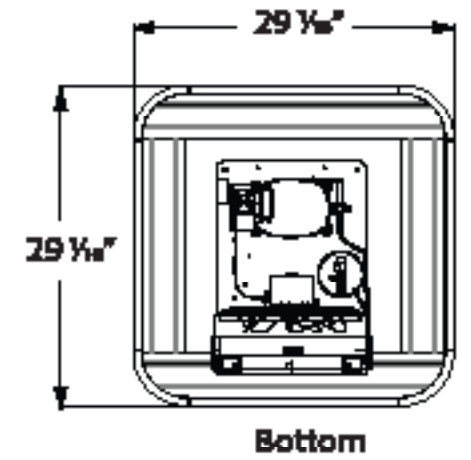

Floraline Floralwall MPR4' Self-Contained

Our new self-contained island fixture, developed specifically for those hard to merchandise areas. Small enough to be mobile but still packs the Floraline Floral Care System for long lasting flowers to drive that impulse purchase.

Features:

- •Soft Air Flow Environment - evenly distributed refrigerated floral envelope.
- •Controlled low air temperature range.
- •Prefilter on air intake for cooling efficiency and easy maintenance.
- •Over temp alarm.
- •Polyurethane foamed in place insulation.
- •Your choice of laminate and trim packages to match any color palette.
- •Self-Contained, Plug and Display!

Capacity: 18 vases

	FANS	0.5 AMP	115V	1PH	60Hz	MPTM-SC
Evaporation Fan	4.8 AMP	115V	1PH	60Hz		
Condensate Pump	1.7 AMP	115V	1PH	60Hz		
Compressor		208/230V	1PH			
RLA	4.5 AMP					
Max Fuse	15 AMP					
BTLs @ +25°F	4,060					R-134A STANDARD
Defrost Cycle: 2 times daily for 30 minutes each						

Floraline Display Products Corporation - www.floraline.com
38160 Western Parkway Willoughby, Ohio 44904 Phone: (440) 975-9449 or 800-239-3722 Fax: (440) 918-9043

Disclaimer Notice: Product specifications, drawings, materials, construction methods, pricing and availability subject to change without notice.

Floraline Display Products Corporation - www.floraline.com
38160 Western Parkway Willoughby, Ohio 44904 Phone: (440) 975-9449 or 800-239-3722 Fax: (440) 918-9043

Disclaimer Notice: Product specifications, drawings, materials, construction methods, pricing and availability subject to change without notice.