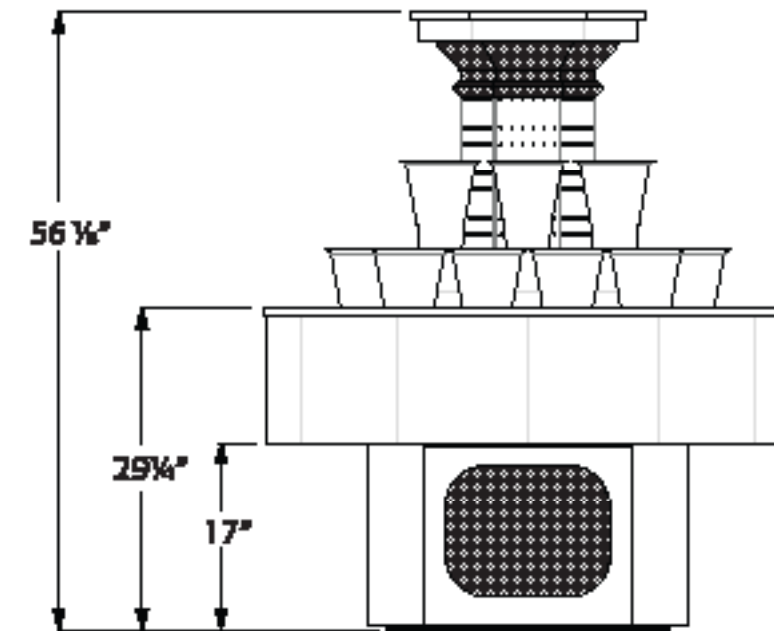

Floraline Floralwall MPR4' Self-Contained

Our new self-contained island fixture, developed specifically for those hard to merchandise areas. Small enough to be mobile but still packs the Floraline Floral Care System for long lasting flowers to drive that impulse purchase.

Features:

- •Soft Air Flow Environment - evenly distributed refrigerated floral envelope.
- •Controlled low air temperature range.
- •Prefilter on air intake for cooling efficiency and easy maintenance.
- •Over temp alarm.
- •Polyurethane foamed in place insulation.
- •Your choice of laminate and trim packages to match any color palette.
- •Self-Contained, Plug and Display!

Capacity: 18 vases

	FANS	0.5 AMP	115V	1PH	60Hz	MPTM-SC
Evaporation Fan	4.8 AMP	115V	1PH	60Hz		
Condensate Pump	1.7 AMP	115V	1PH	60Hz		
Compressor		208/230V	1PH			
RLA	4.5 AMP					
Max Fuse	15 AMP					
BTLs @ +25°F	4,060					R-134A STANDARD
Defrost Cycle: 2 times daily for 30 minutes each						

Floraline Display Products Corporation - www.floraline.com
38160 Western Parkway Willoughby, Ohio 44904 Phone: (440) 975-9449 or 800-239-3722 Fax: (440) 918-9043

Disclaimer Notice: Product specifications, drawings, materials, construction methods, pricing and availability subject to change without notice.

Floraline Display Products Corporation - www.floraline.com
38160 Western Parkway Willoughby, Ohio 44904 Phone: (440) 975-9449 or 800-239-3722 Fax: (440) 918-9043

Disclaimer Notice: Product specifications, drawings, materials, construction methods, pricing and availability subject to change without notice.