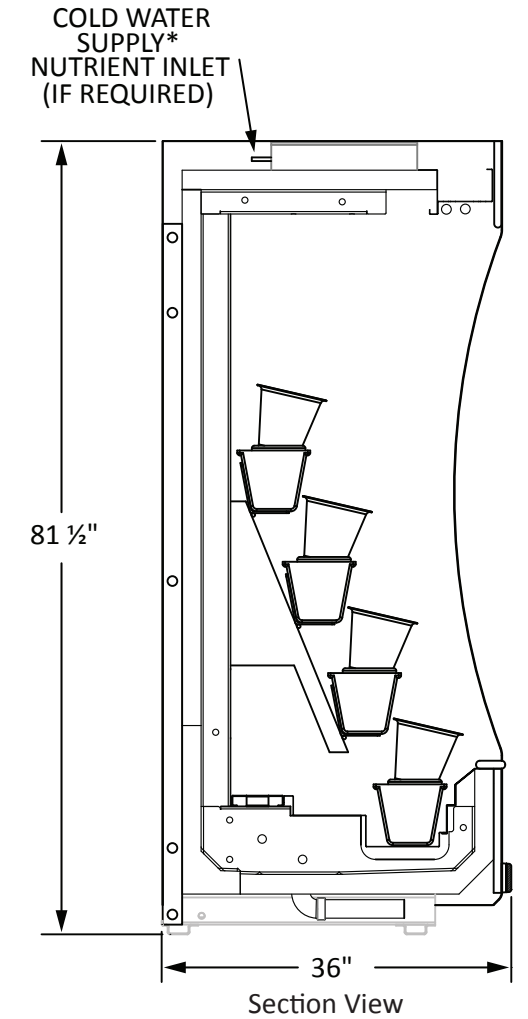

Floraline Floralwall SP4 SpaceSaver

We've reduced the footprint of our SP model to create this compact version. This is a refrigerated, self-watering floral fixture at a classic height with full lighting. This new model retains all the great features that you've come to expect from Floraline in a space saving package. Our new style also positions the flowers closer to the case front to drive that impulse purchase.

Features:

- Self-watering - Automatic drain and fill cycle using our proprietary electronics.
- Automatic water level sensor - always have vases full of fresh water.
- Soft Air Flow Environment - evenly distributed floral envelop, sealed with our air curtain to simulate a closed door case.
- Consistent 36° F. air temperature.
- High Humidity - 65% to 80%.
- 15° forward lean, locking vase collars - ensures your bouquets are displayed properly.
- Polyurethane foamed in place insulation.
- Your choice of laminate and trim packages to match any color palette.

Capacity: 22 vases / 66 floral bunches.

LIGHTS	1.5 AMP	SP 4 Shallow		
FANS	0.5 AMP	115V	1PH	60Hz
H _Q Transformer	3.0 Amp Max			
Defrost Cycle	2 times daily for 30 minutes each			
BTUs@+25°F	3,800	R-404A STANDARD		