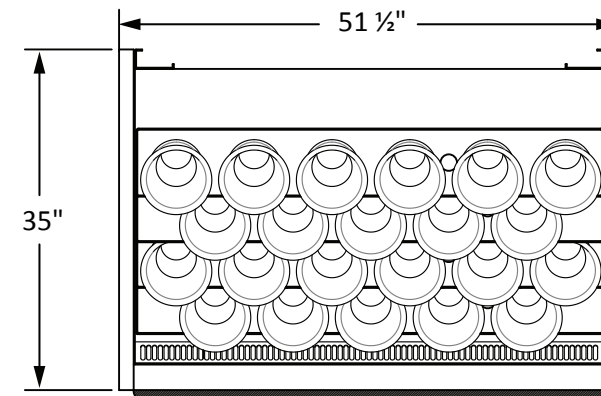

Floraline Floralwall SP4 SpaceSaver

We've reduced the footprint of our SP model to create this compact version. This is a refrigerated, self-watering floral fixture at a classic height with full lighting. This new model retains all the great features that you've come to expect from Floraline in a space saving package. Our new style also positions the flowers closer to the case front to drive that impulse purchase.

Features:

- Self-watering - Automatic drain and fill cycle using our proprietary electronics.
- Automatic water level sensor - always have vases full of fresh water.
- Soft Air Flow Environment - evenly distributed floral envelop, sealed with our air curtain to simulate a closed door case.
- Consistent 36° F. air temperature.
- High Humidity - 65% to 80%.
- 15° forward lean, locking vase collars - ensures your bouquets are displayed properly.
- Polyurethane foamed in place insulation.
- Your choice of laminate and trim packages to match any color palette.

Capacity: 22 vases / 66 floral bunches.

LIGHTS	1.5 AMP	SP 4 Shallow		
FANS	0.5 AMP	115V	1PH	60Hz
H _Q Transformer	3.0 Amp Max			
Defrost Cycle	2 times daily for 30 minutes each			
BTUs@+25°F	3,800	R-404A STANDARD		