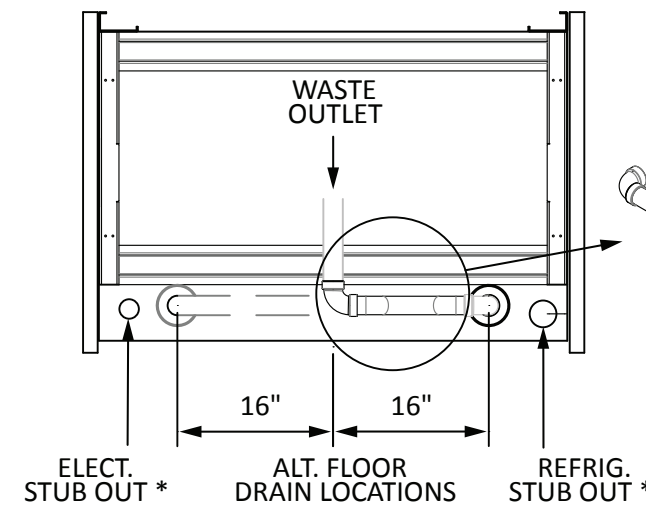

Floraline Floralwall SP4 SpaceSaver

We've reduced the footprint of our SP model to create this compact version. This is a refrigerated, self-watering floral fixture at a classic height with full lighting. This new model retains all the great features that you've come to expect from Floraline in a space saving package. Our new style also positions the flowers closer to the case front to drive that impulse purchase.

Features:

- •Self-watering - Automatic drain and fill cycle using our proprietary electronics.
- •Automatic water level sensor - always have vases full of fresh water.
- •Soft Air Flow Environment - evenly distributed floral envelop, sealed with our air curtain to simulate a closed door case.
- •Consistent 36° F. air temperature.
- •High Humidity - 65% to 80%.
- •15° forward lean, locking vase collars - ensures your bouquets are displayed properly.
- •Polyurethane foamed in place insulation.
- •Your choice of laminate and trim packages to match any color palette.

Capacity: 22 vases / 66 floral bunches.

LIGHTS	1.5 AMP	SP 4 Shallow		
FANS	0.5 AMP	115V	1PH	60Hz
H_Q Transformer	3.0 Amp Max			
Defrost Cycle	2 times daily for 30 minutes each			
BTUs@+25°F	3,800	R-404A STANDARD		

Floraline Display Products Corporation - www.floraline.com
38160 Western Parkway Willoughby, Ohio 44904 Phone: (440) 975-9449 or 800-239-3722 Fax: (440) 918-9043

Disclaimer Notice: Product specifications, drawings, materials, construction methods, pricing and availability subject to change without notice.

Floraline Display Products Corporation - www.floraline.com
38160 Western Parkway Willoughby, Ohio 44904 Phone: (440) 975-9449 or 800-239-3722 Fax: (440) 918-9043

Disclaimer Notice: Product specifications, drawings, materials, construction methods, pricing and availability subject to change without notice.