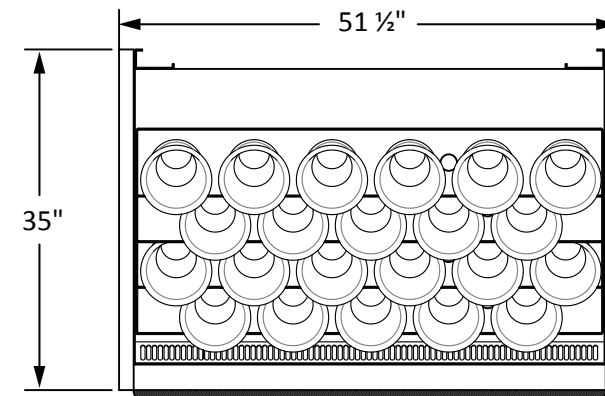

Floraline Floralwall SP4 SpaceSaver

We've reduced the footprint of our SP model to create this compact version. This is a refrigerated, self-watering floral fixture at a classic height with full lighting. This new model retains all the great features that you've come to expect from Floraline in a space saving package. Our new style also positions the flowers closer to the case front to drive that impulse purchase.

Features:

- •Self-watering - Automatic drain and fill cycle using our proprietary electronics.
- •Automatic water level sensor - always have vases full of fresh water.
- •Soft Air Flow Environment - evenly distributed floral envelop, sealed with our air curtain to simulate a closed door case.
- •Consistent 36° F. air temperature.
- •High Humidity - 65% to 80%.
- •15° forward lean, locking vase collars - ensures your bouquets are displayed properly.
- •Polyurethane foamed in place insulation.
- •Your choice of laminate and trim packages to match any color palette.

Capacity: 22 vases / 66 floral bunches.

LIGHTS	1.5 AMP	SP 4 Shallow		
FANS	0.5 AMP	115V	1PH	60Hz
H Q Transformer	3.0 Amp Max			
Defrost Cycle	2 times daily for 30 minutes each			
BTUs@+25°F	3,800	R-404A STANDARD		

Floraline Display Products Corporation - www.floraline.com
38160 Western Parkway Willoughby, Ohio 44904 Phone: (440) 975-9449 or 800-239-3722 Fax: (440) 918-9043

Disclaimer Notice: Product specifications, drawings, materials, construction methods, pricing and availability subject to change without notice.

Floraline Display Products Corporation - www.floraline.com
38160 Western Parkway Willoughby, Ohio 44904 Phone: (440) 975-9449 or 800-239-3722 Fax: (440) 918-9043

Disclaimer Notice: Product specifications, drawings, materials, construction methods, pricing and availability subject to change without notice.