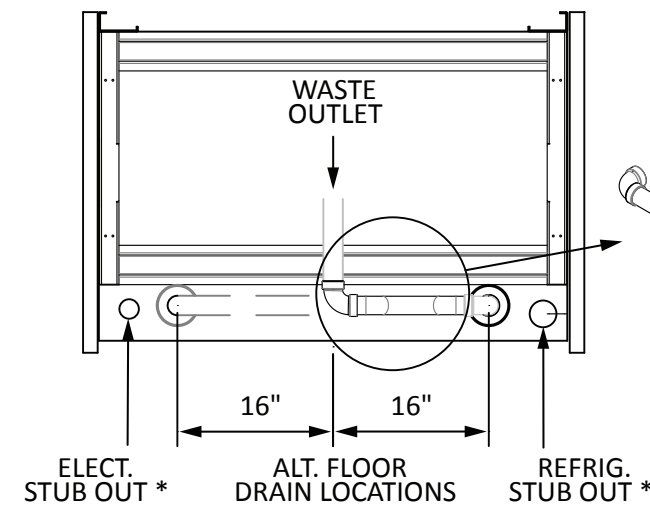

Floraline Floralwall SP4 SpaceSaver

We've reduced the footprint of our SP model to create this compact version. This is a refrigerated, self-watering floral fixture at a classic height with full lighting. This new model retains all the great features that you've come to expect from Floraline in a space saving package. Our new style also positions the flowers closer to the case front to drive that impulse purchase.

Features:

- •Self-watering - Automatic drain and fill cycle using our proprietary electronics.
- •Automatic water level sensor - always have vases full of fresh water.
- •Soft Air Flow Environment - evenly distributed floral envelop, sealed with our air curtain to simulate a closed door case.
- •Consistent 36° F. air temperature.
- •High Humidity - 65% to 80%.
- •15° forward lean, locking vase collars - ensures your bouquets are displayed properly.
- •Polyurethane foamed in place insulation.
- •Your choice of laminate and trim packages to match any color palette.

Capacity: 22 vases / 66 floral bunches.

LIGHTS	1.5 AMP	SP 4 Shallow		
FANS	0.5 AMP	115V	1PH	60Hz
H Q Transformer	3.0 Amp Max			
Defrost Cycle	2 times daily for 30 minutes each			
BTUs@+25°F	3,800	R-404A STANDARD		

Floraline Display Products Corporation - www.floraline.com
38160 Western Parkway Willoughby, Ohio 44904 Phone: (440) 975-9449 or 800-239-3722 Fax: (440) 918-9043

Disclaimer Notice: Product specifications, drawings, materials, construction methods, pricing and availability subject to change without notice.

Floraline Display Products Corporation - www.floraline.com
38160 Western Parkway Willoughby, Ohio 44904 Phone: (440) 975-9449 or 800-239-3722 Fax: (440) 918-9043

Disclaimer Notice: Product specifications, drawings, materials, construction methods, pricing and availability subject to change without notice.