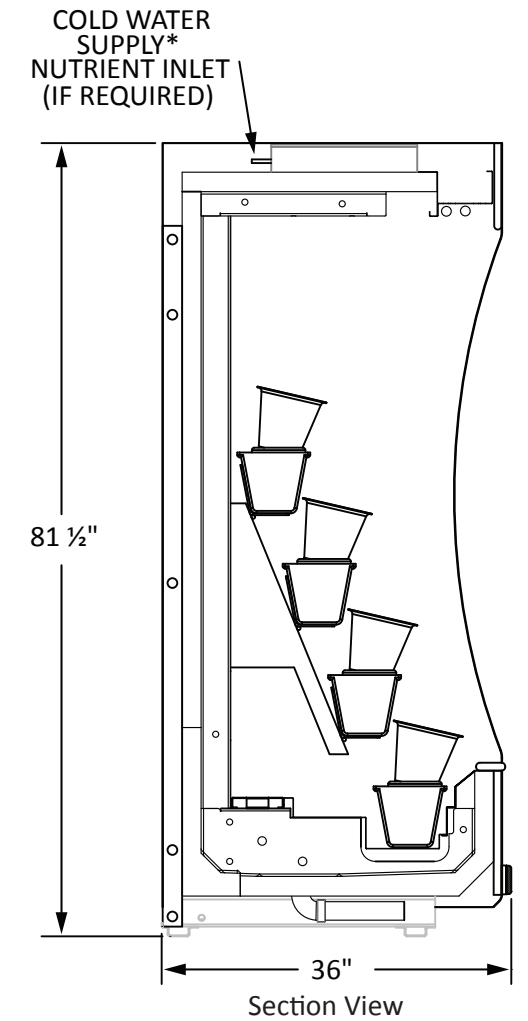

Floraline Floralwall SP4 SpaceSaver

We've reduced the footprint of our SP model to create this compact version. This is a refrigerated, self-watering floral fixture at a classic height with full lighting. This new model retains all the great features that you've come to expect from Floraline in a space saving package. Our new style also positions the flowers closer to the case front to drive that impulse purchase.

Features:

- Self-watering - Automatic drain and fill cycle using our proprietary electronics.
- Automatic water level sensor - always have vases full of fresh water.
- Soft Air Flow Environment - evenly distributed floral envelop, sealed with our air curtain to simulate a closed door case.
- Consistent 36° F. air temperature.
- High Humidity - 65% to 80%.
- 15° forward lean, locking vase collars - ensures your bouquets are displayed properly.
- Polyurethane foamed in place insulation.
- Your choice of laminate and trim packages to match any color palette.

Capacity: 22 vases / 66 floral bunches.

LIGHTS	1.5 AMP	SP 4 Shallow		
FANS	0.5 AMP	115V	1PH	60Hz
H Q Transformer	3.0 Amp Max			
Defrost Cycle	2 times daily for 30 minutes each			
BTUs@+25°F	3,800	R-404A STANDARD		