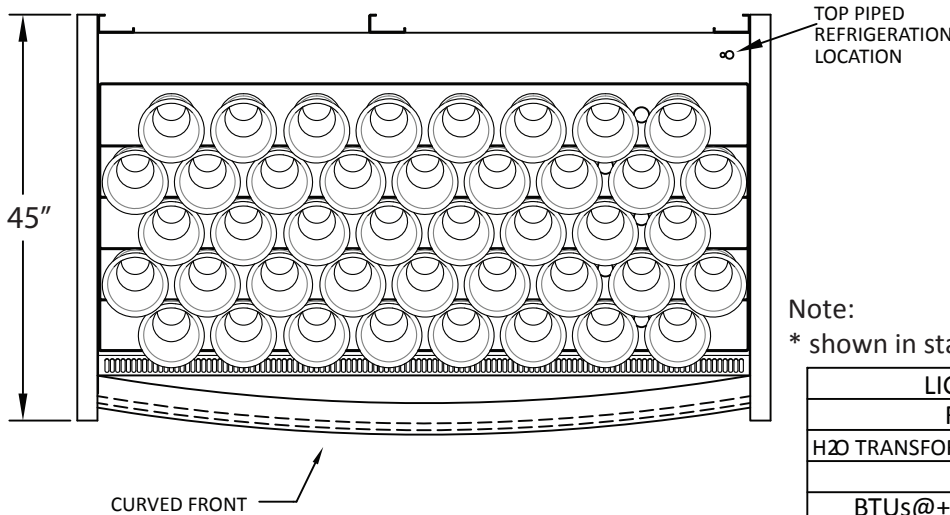

Floraline Floralwall - SP Arc 6'

Our refrigerated floral fixture at a classic height with full lighting. Updated styling of our original patented design that started it all.

Features:

- 42 vase capacity.
- Self-watering - flush and fill cycle using our programmed electronics.
- Automatic water level sensor - always have vases full of fresh water.
- Consistent 36° F air temperature.
- High Humidity - 65% to 80%.
- 15° forward lean, locking vase collars - ensure your bouquets are displayed properly.

Note:

* shown in standard location, alternate locations available

LIGHTS	1.5 AMP	SP Arc 6'	
FANS	0.5 AMP	115V	1PH 60Hz
H2O TRANSFORMER	3.0 AMP		
BTUs@+25°F	8,100	R-404A STANDARD	

Floraline Display Products Corporation - www.floraline.com