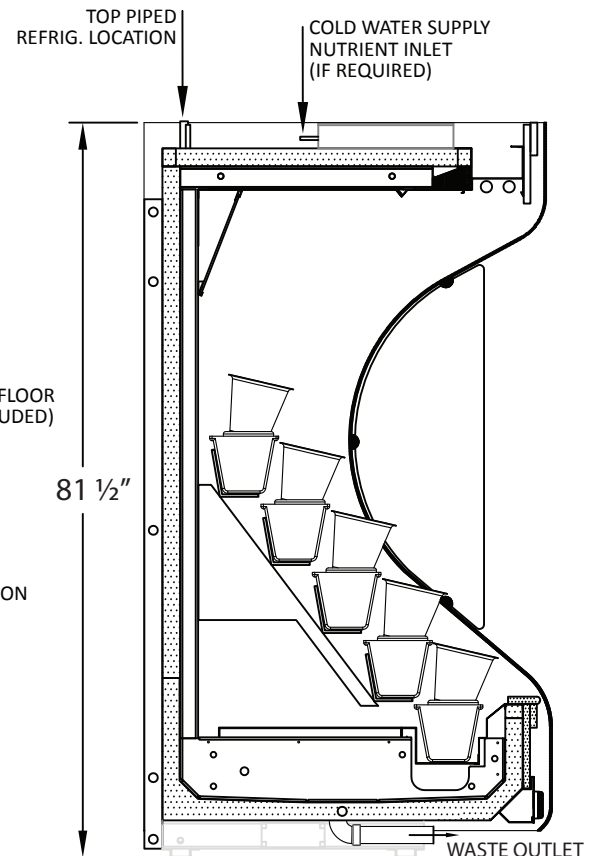

Floraline Floralwall - SP Arc 6'

Our refrigerated floral fixture at a classic height with full lighting. Updated styling of our original patented design that started it all.

Features:

- 42 vase capacity.
- Self-watering - flush and fill cycle using our programmed electronics.
- Automatic water level sensor - always have vases full of fresh water.
- Consistent 36° F air temperature.
- High Humidity - 65% to 80%.
- 15° forward lean, locking vase collars - ensure your bouquets are displayed properly.

Note:

* shown in standard location, alternate locations available

LIGHTS	1.5 AMP	SP Arc 6'	
FANS	0.5 AMP	115V	1PH 60Hz
H2O TRANSFORMER	3.0 AMP		
BTUs@+25°F	8,100	R-404A STANDARD	

Floraline Display Products Corporation - www.floraline.com