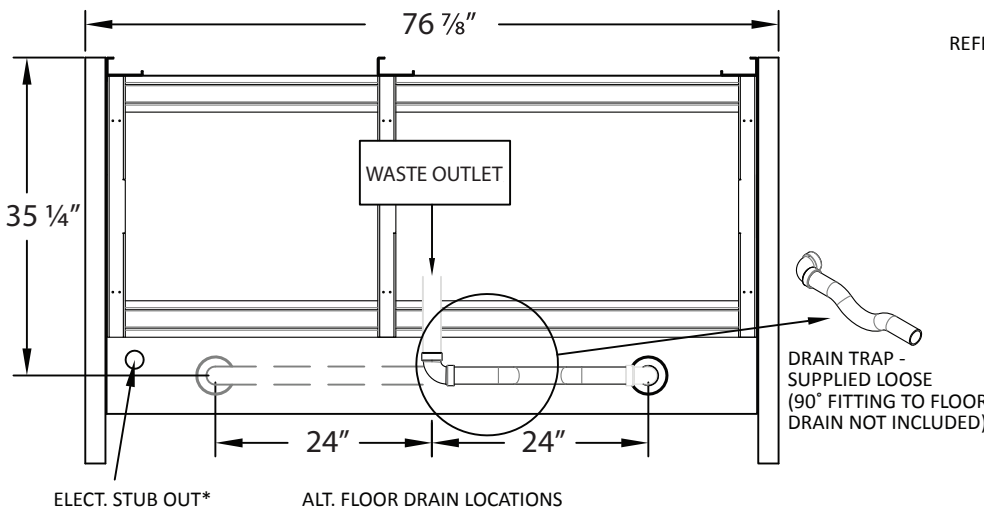

Floraline Floralwall - SP Arc 6'

Our refrigerated floral fixture at a classic height with full lighting. Updated styling of our original patented design that started it all.

Features:

- 42 vase capacity.
- Self-watering - flush and fill cycle using our programmed electronics.
- Automatic water level sensor - always have vases full of fresh water.
- Consistent 36° F air temperature.
- High Humidity - 65% to 80%.
- 15° forward lean, locking vase collars - ensure your bouquets are displayed properly.