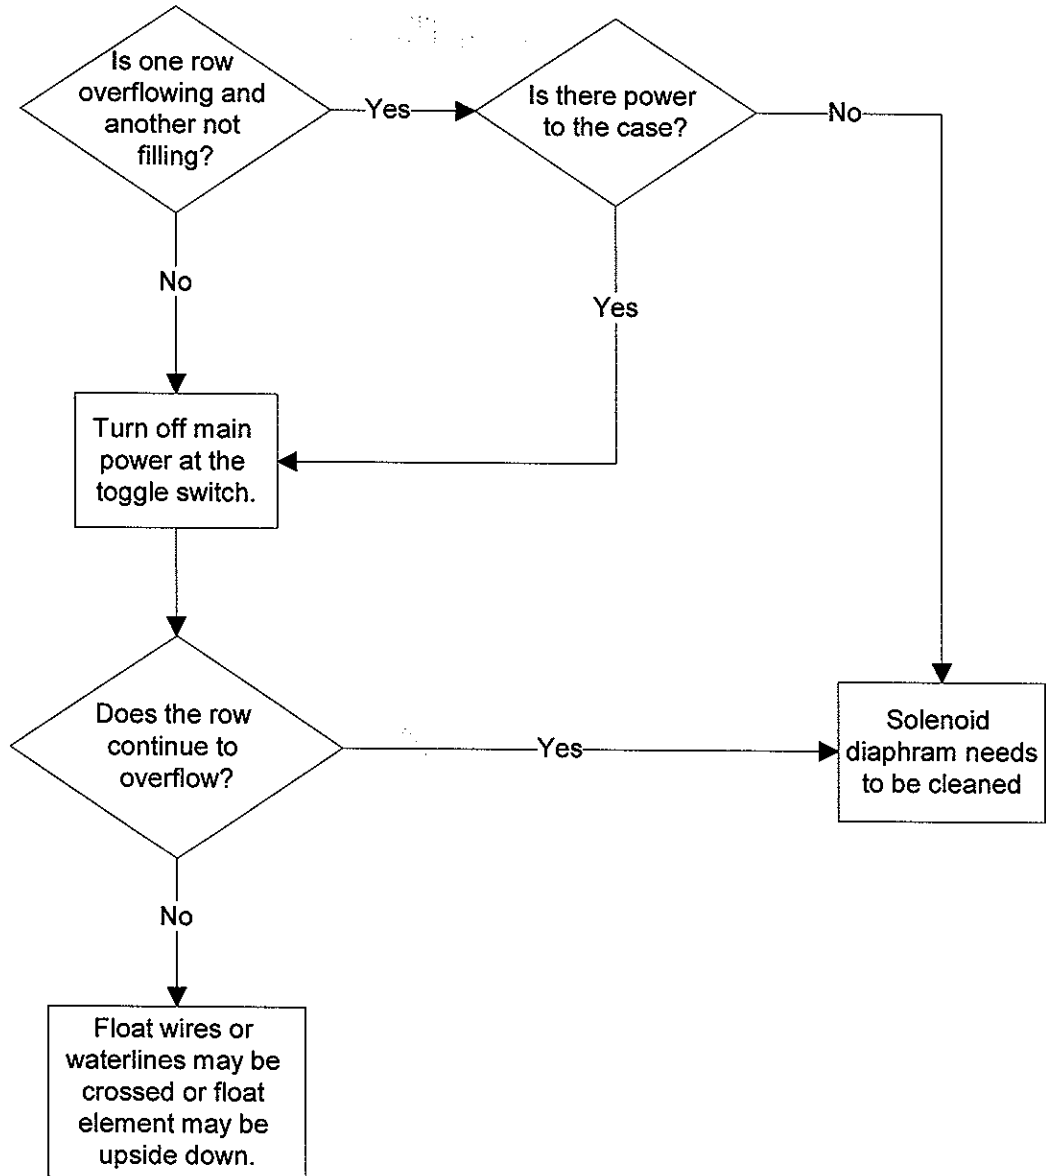

# Row Is Overflowing

# Water Fills in Case During Flush, Slow Drain

# Flush Valve Stays in Flush Position