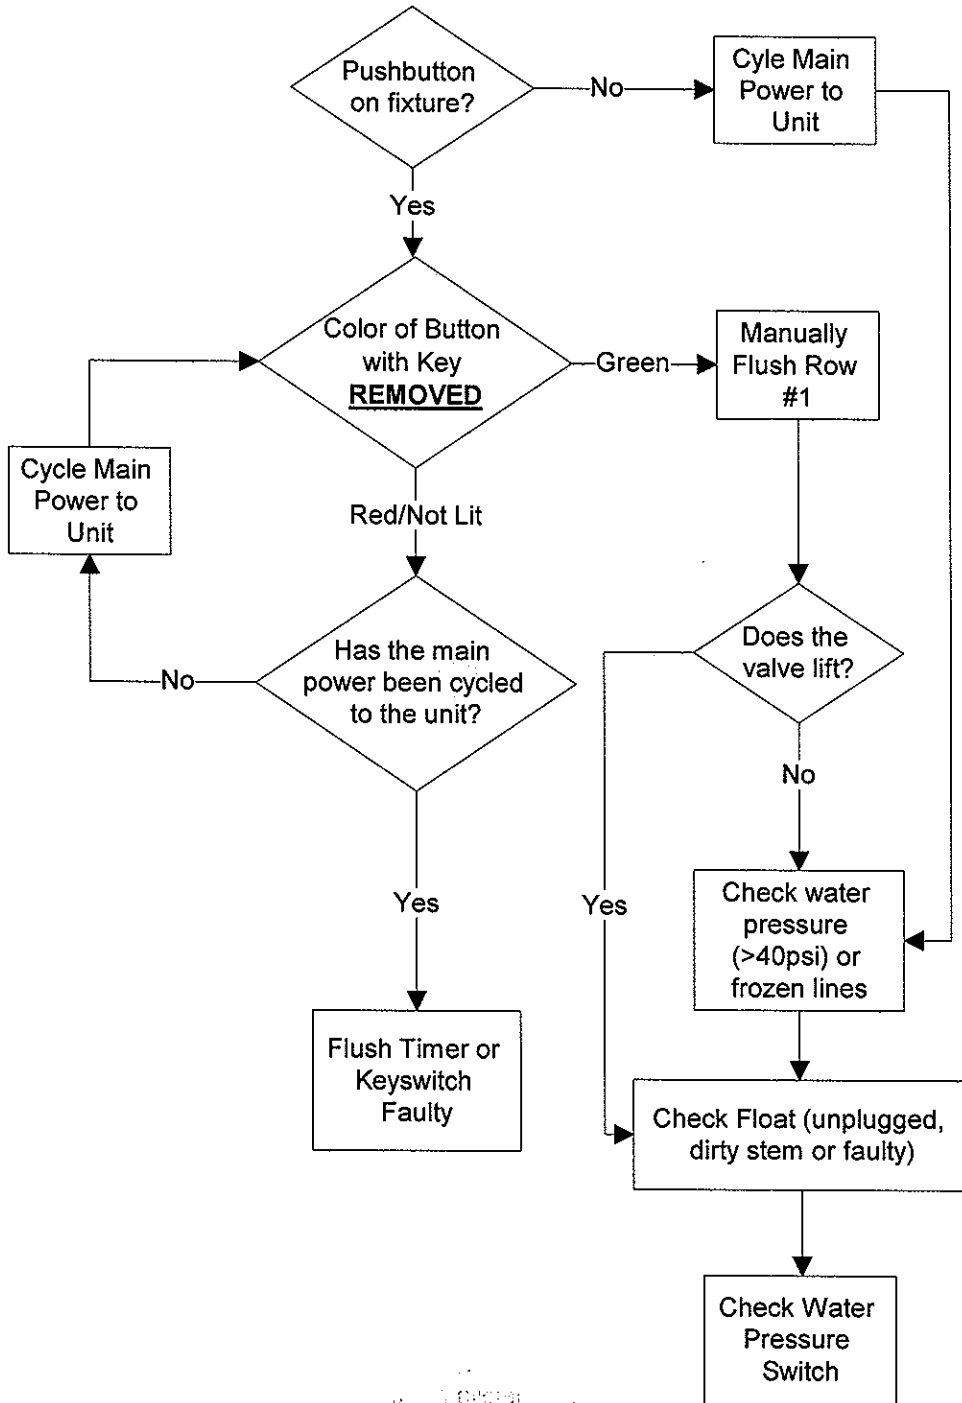

Fixture Does Not Fill [Non-Dosatron]