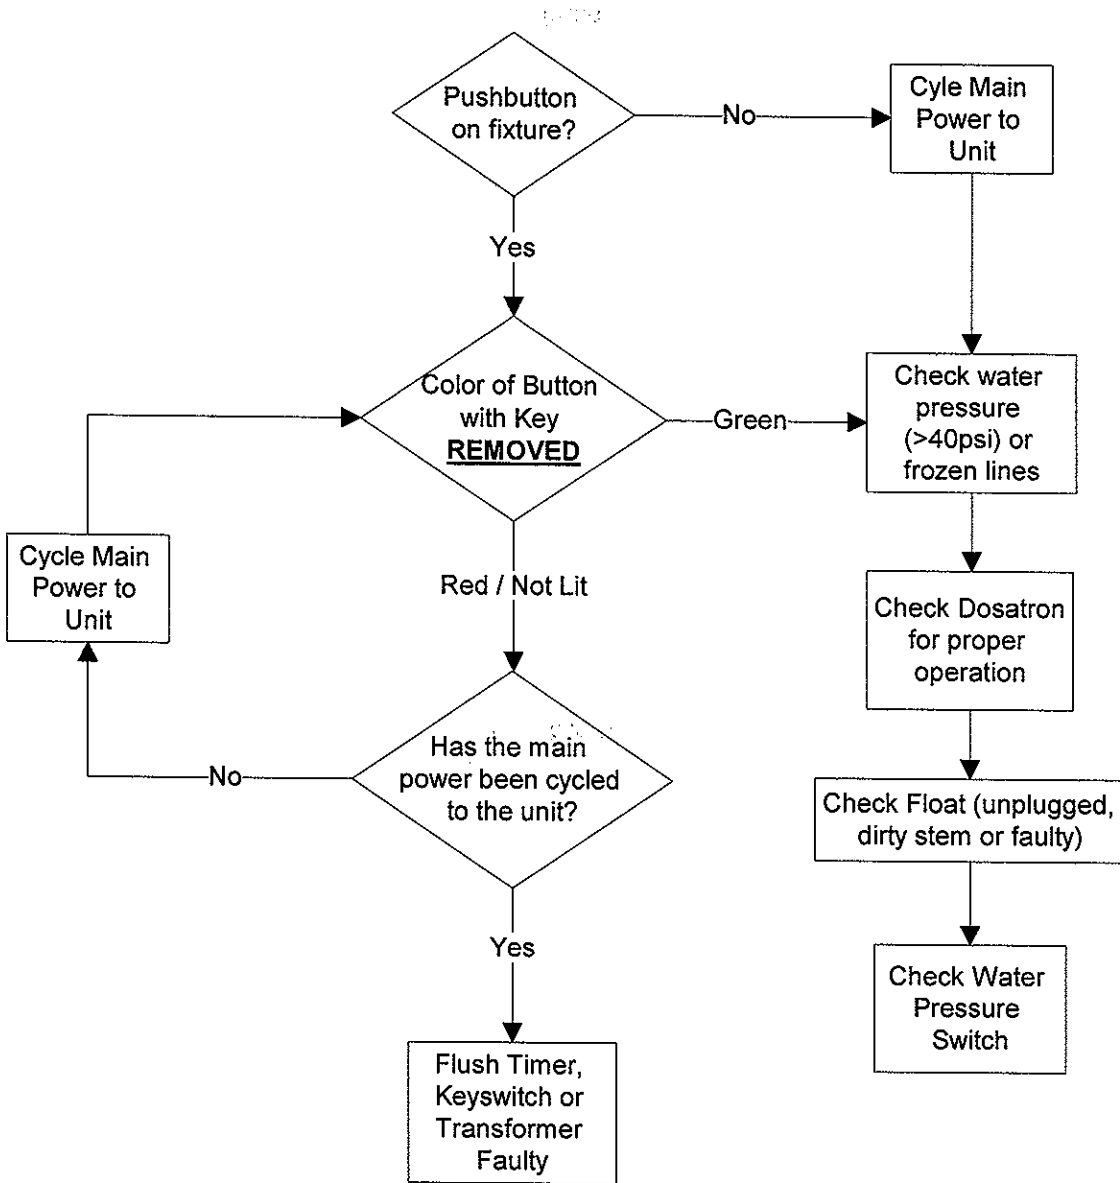

Fixture Does Not Fill [With Dosatron]