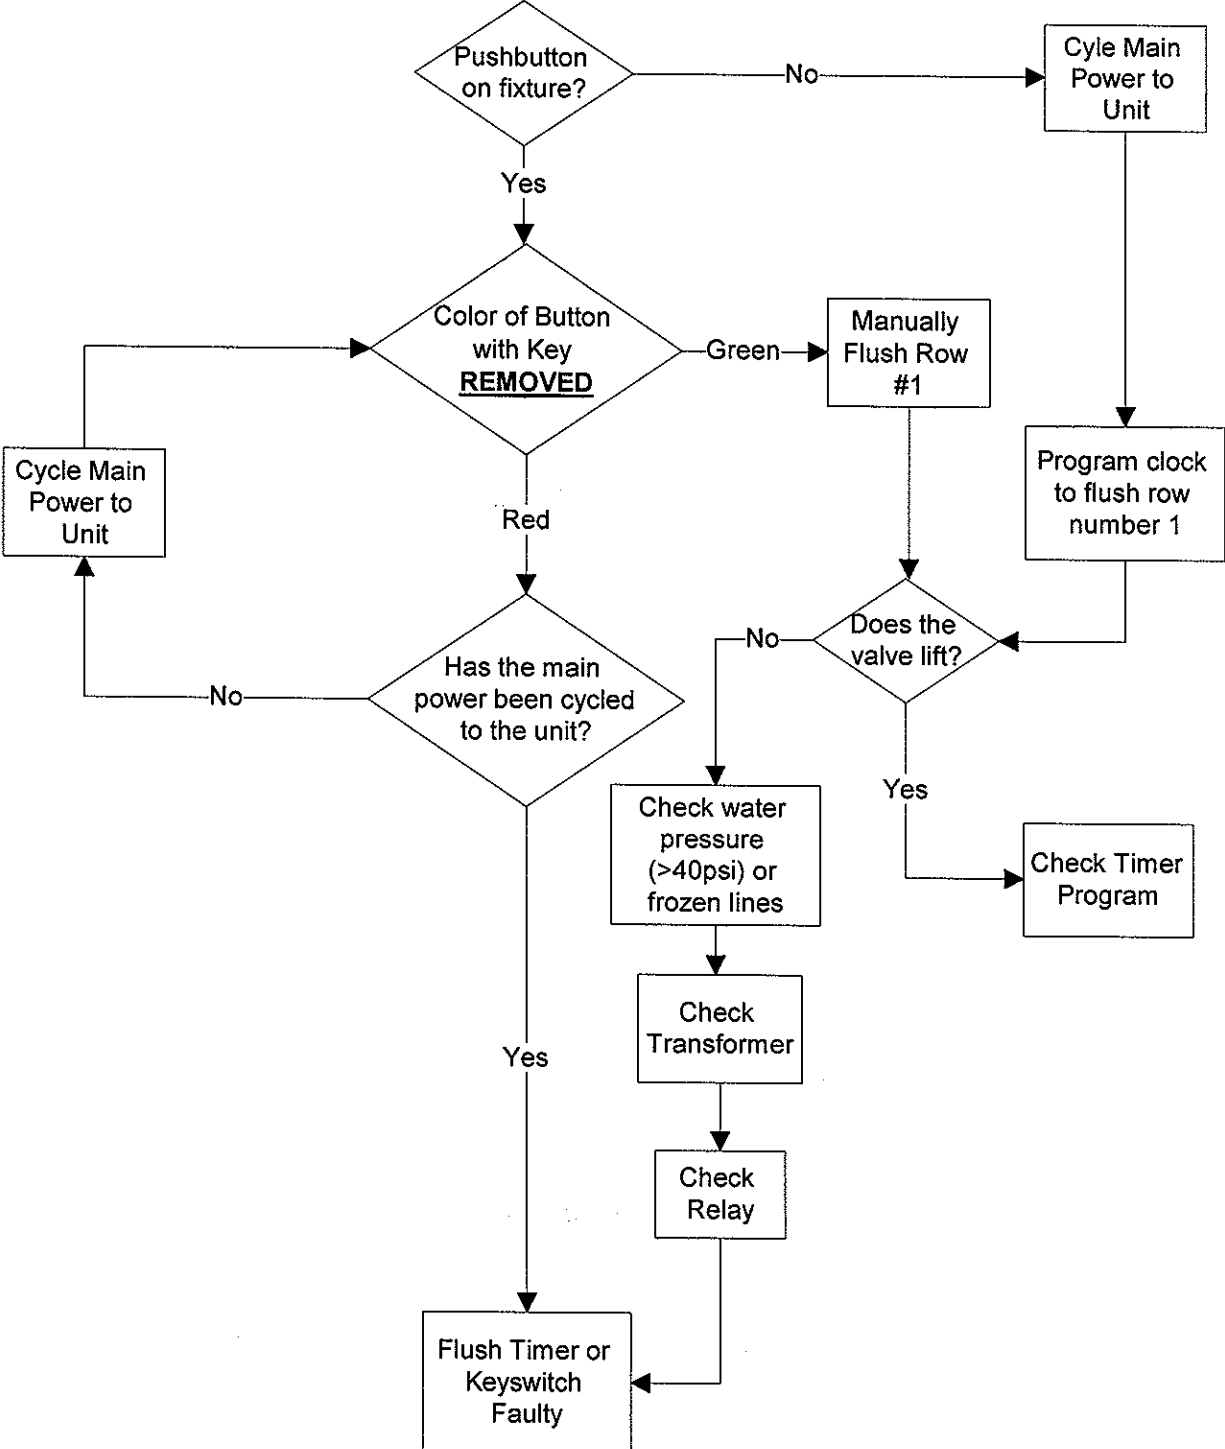

# Flush Valve Stays in Flush Position

# Fixture is Leaking From Ceiling

# Fixture Does Not Fill [Non-Dosatron]

# Fixture Does Not Flush