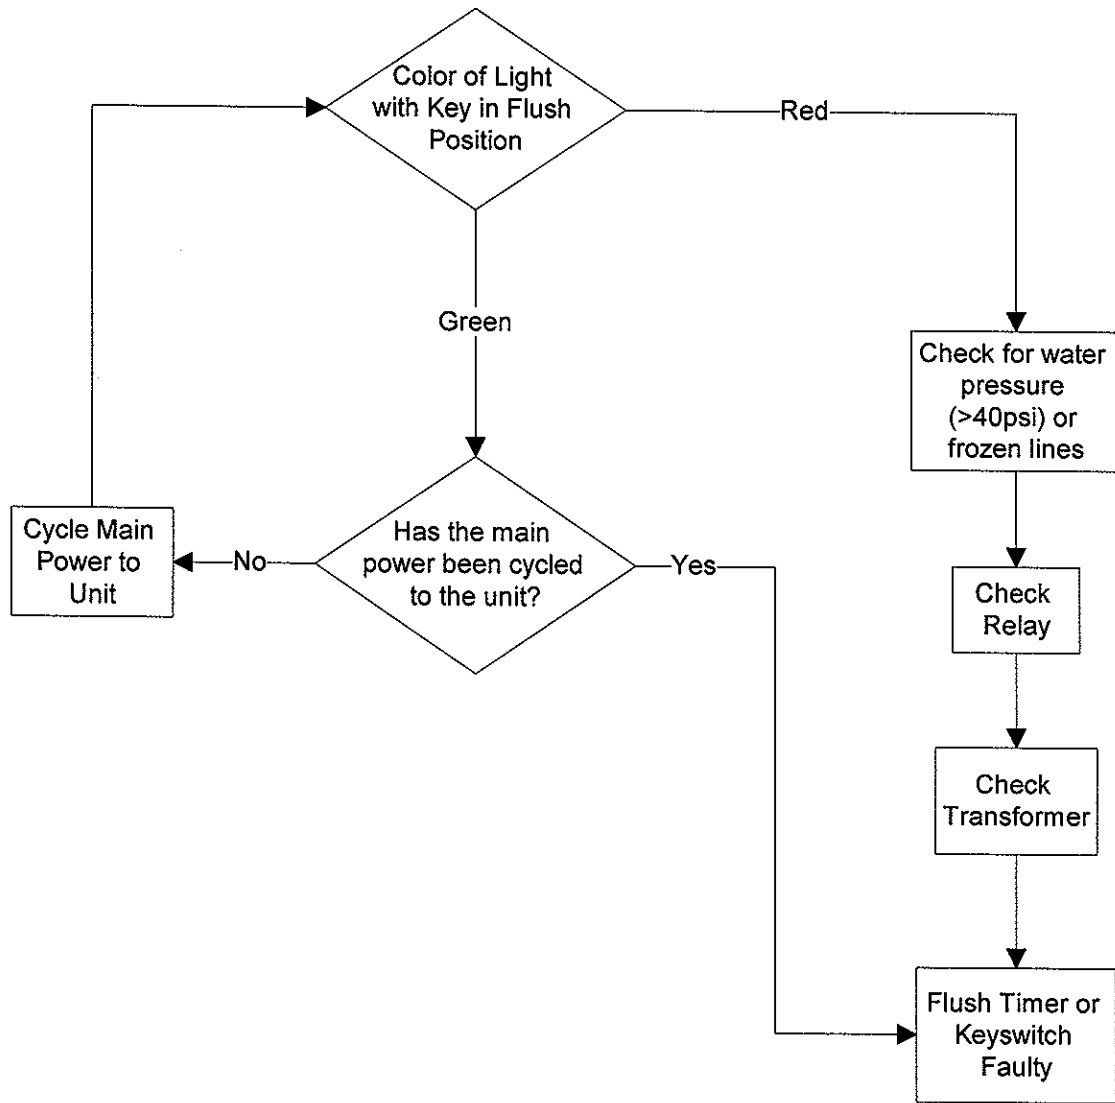

# Fixture Does Not Fill [Non-Dosatron]

# Fixture Does Not Fill [With Dosatron]

# Fixture Does Not Flush

# Fixture Does Not Manually Flush